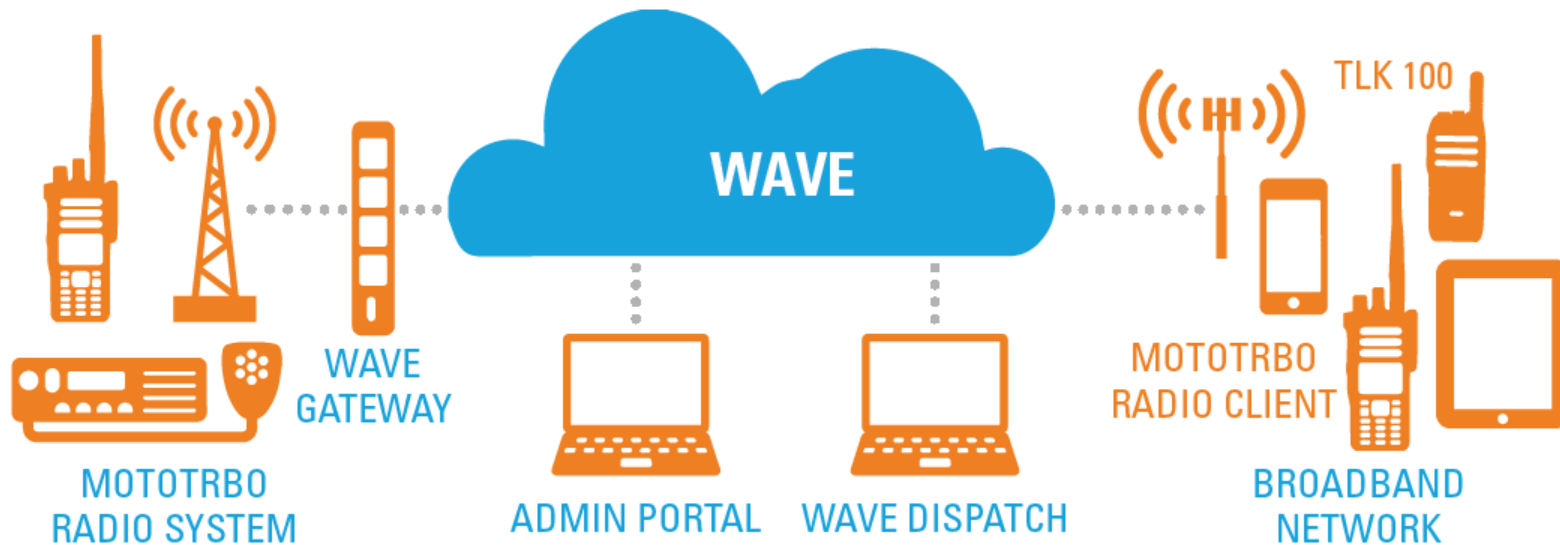

WAVE RADIO GATEWAY

ONE GATEWAY. MULTIPLE CONVERSATIONS

- WAVE Radio Gateway (WRG) software preloaded
- Multiple concurrent voice paths
- Ships fully loaded and ready to connect
- Remote firmware updates

CONNECT MOTOTRBO AND WAVE

ADVANCED WIRELINE INTEGRATION

- Group calls & private calls
- Alias / caller ID
- Single gateway, multiple concurrent conversations

- Systems supported
 - MOTOTRBO Capacity Max
 - MOTOTRBO Capacity Plus

Upgrade your WAVE subscriptions and communicate with existing radio systems. Then you can connect your MOTOTRBO system to either WAVE smartphone users or our WAVE wireless service.

- Stay connected when outside of your MOTOTRBO coverage areas
- Bring non-radio users into the conversation
- Leverage the equipment you already own
- Talkgroup/user IDs shared